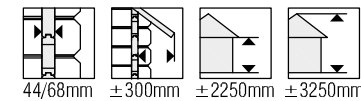

zyaanzicht (I) side view (I)